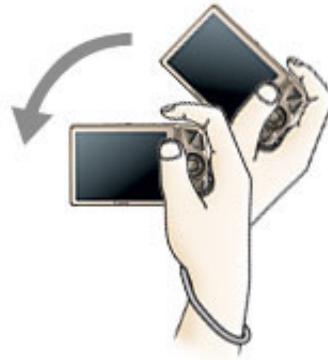

THE CONNECTION THAT MAKES IT ALL POSSIBLE

Smart AUTO intelligently selects the proper settings

Just set the Canon PowerShot SD960 IS Digital ELPH to Smart AUTO and you're ready for maximum enjoyment from your picture taking every time. It's a relaxing and satisfying way to shoot because you can completely concentrate on your subject knowing that the camera has the technical details covered. Advanced Canon technology intelligently analyzes your situation and shooting conditions. Then it automatically selects an appropriate setting from 18 specially defined settings. So whether you're photographing flowers, a captivating sunset, or

your friends at the park, you can be confident that you're getting dramatic, memorable images.

Shooting Modes

Advanced presets for the best possible photos under certain conditions. With 20 Shooting Modes, you're ready for whatever shot comes your way.

New Active display technology for quickly switching between images

Active Display is a fun new feature powered by an accelerometer built into the PowerShot SD960 IS Digital ELPH. When browsing through your images in playback, just give the camera a quick

shake to advance or return images one frame at a time. Tilting the camera will activate continuous image advance, and tilting at a further angle will make the images advance more quickly.

2.8"
WIDE LCD
PureColor II